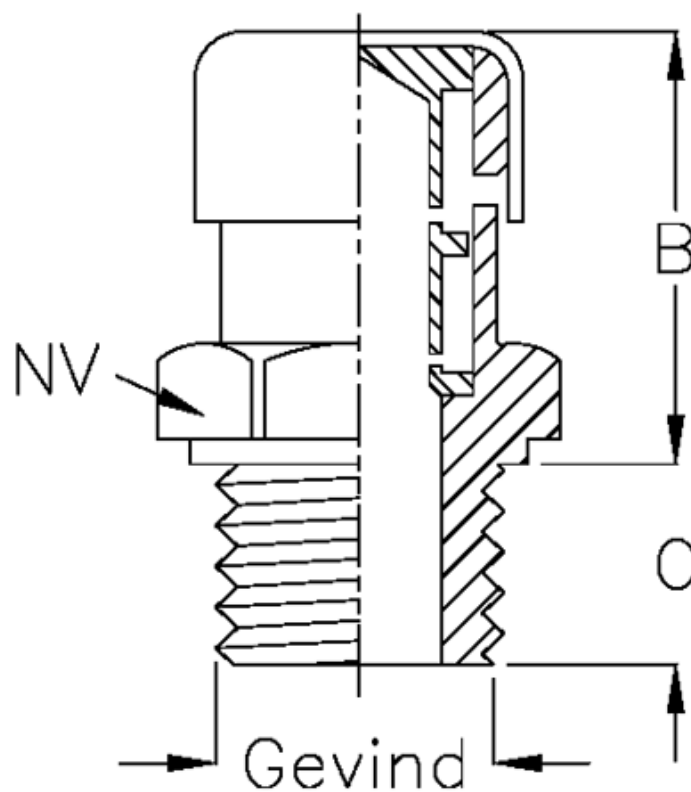

Data Sheet

Article number: 21300989

Description: Breather plug w/labyrinth
Type 30A G 1/8

Measures

B = 15

C = 7

NV = 14

Thread = 1/8 GAS